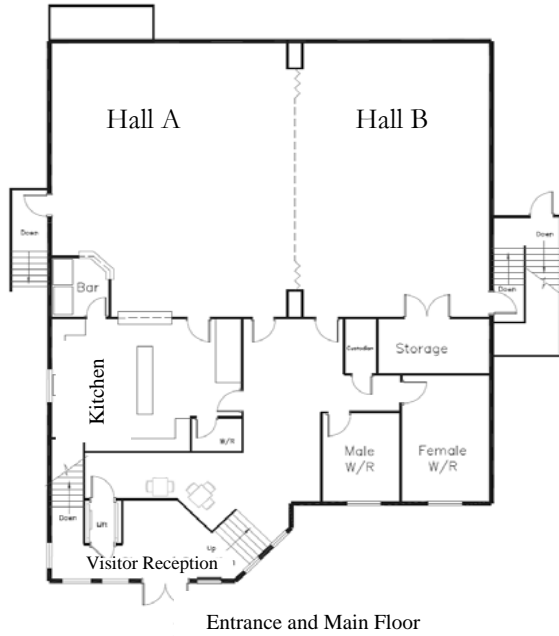

INNOVATIVE FLOOR PLAN

Please visit our website:

www.nmcentre.vonm.ca

“LIKE” us on Facebook!!

New Maryland Centre
754 New Maryland Hwy.
New Maryland, New Brunswick
Bookings: (506) 459-1611
Fax: (506) 450-1605