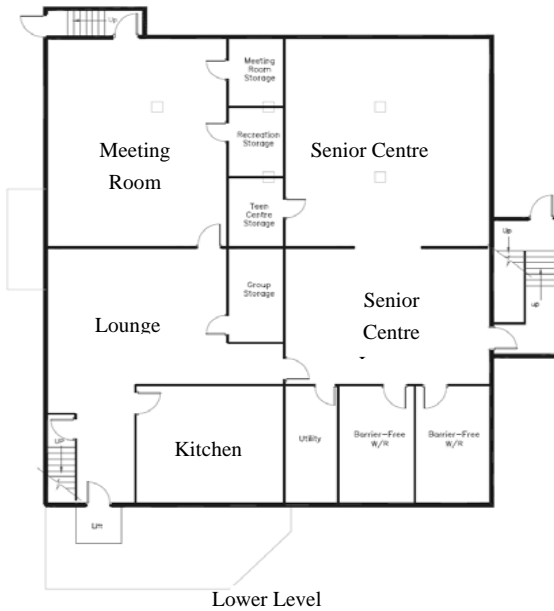

INNOVATIVE FLOOR PLAN

Please visit our website:

www.nmcentre.vonm.ca

“LIKE” us on Facebook!!

New Maryland Centre
754 New Maryland Hwy.
New Maryland, New Brunswick
Bookings: (506) 459-1611
Fax: (506) 450-1605